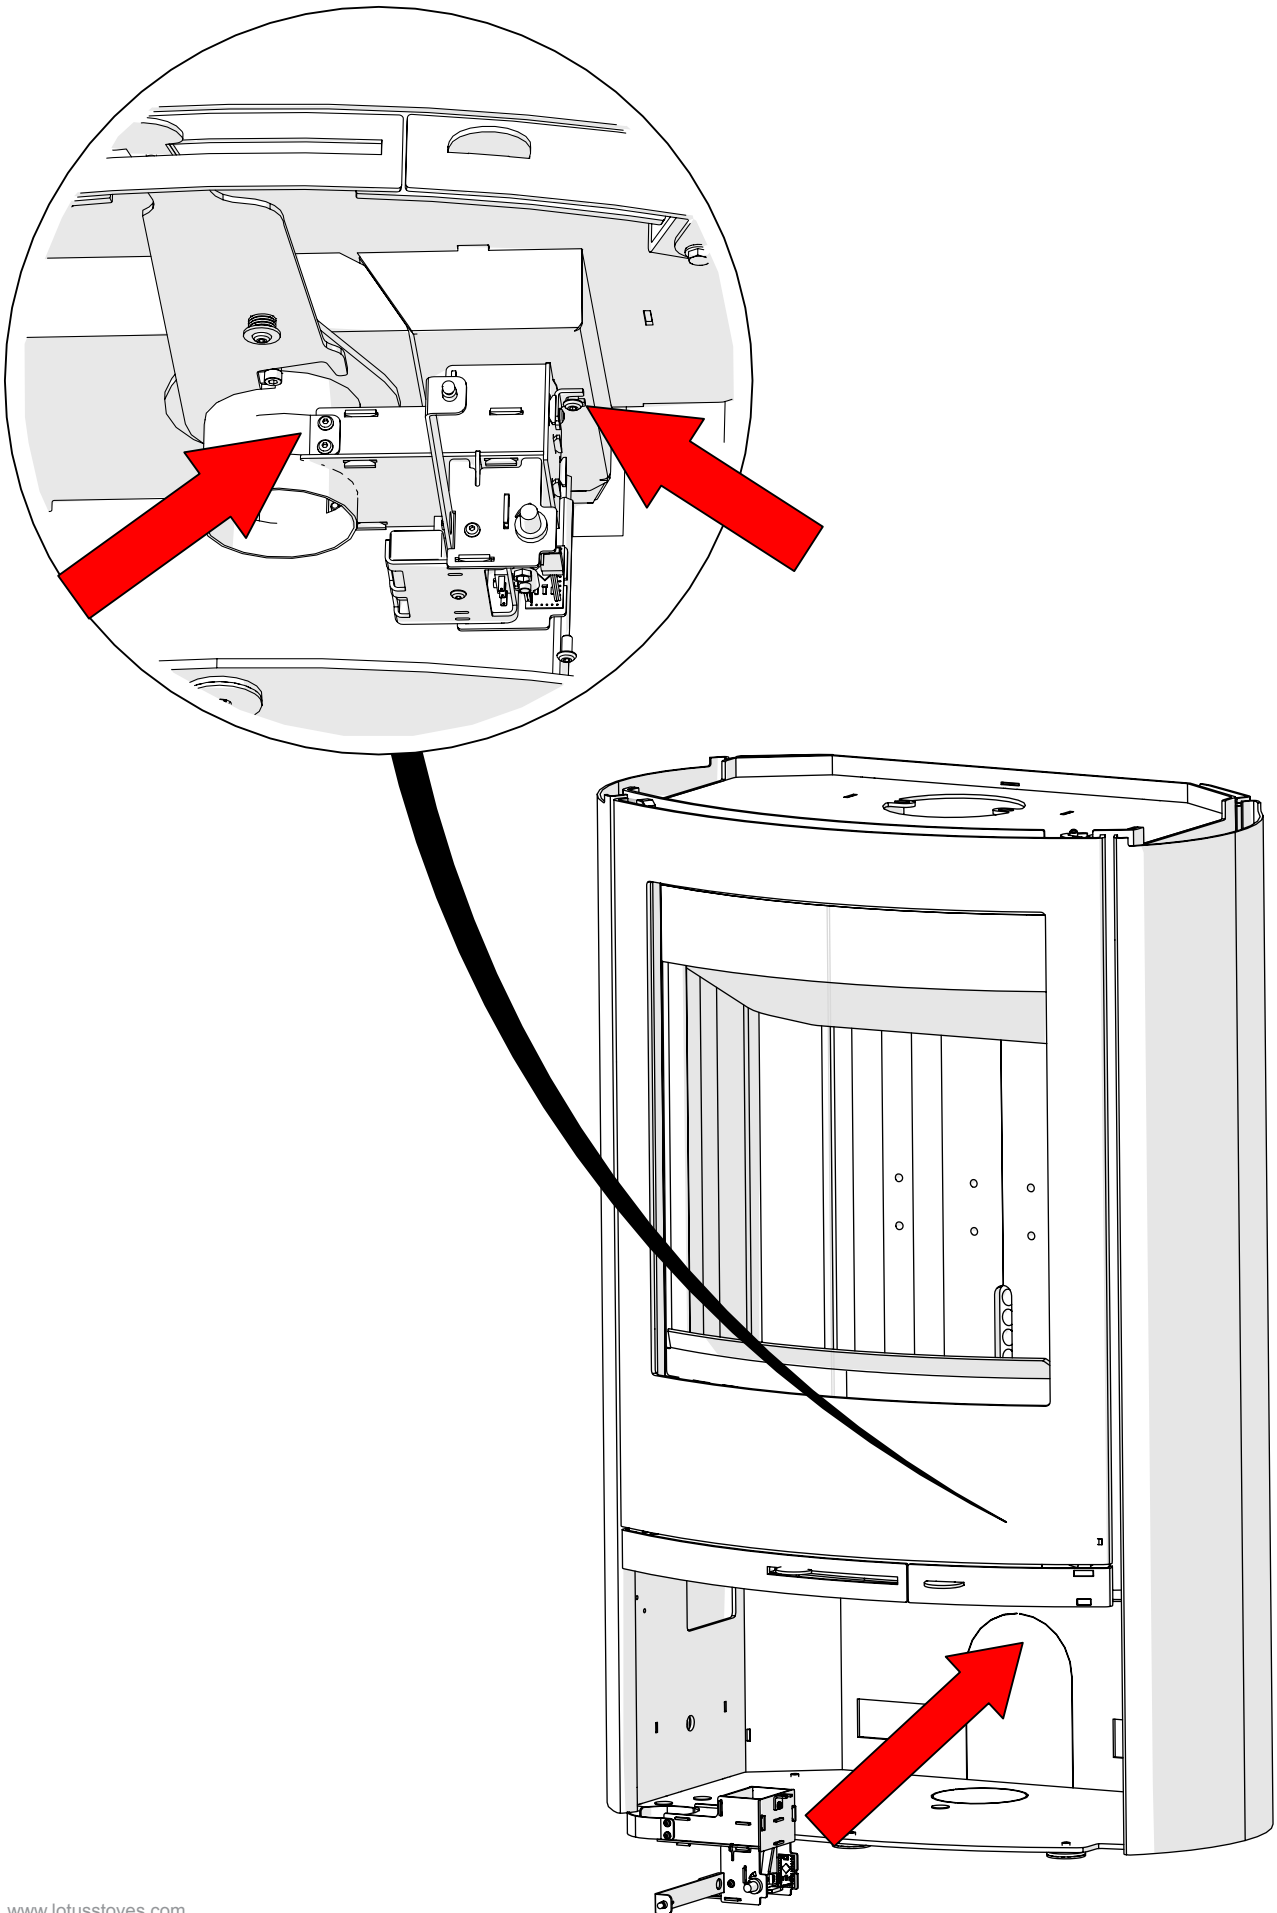

1x P-110006

2x 70 mm

2x 40 mm

4

Option Jubilee 440
Compartment door - Holzfach Tür

1

1x 35006

2