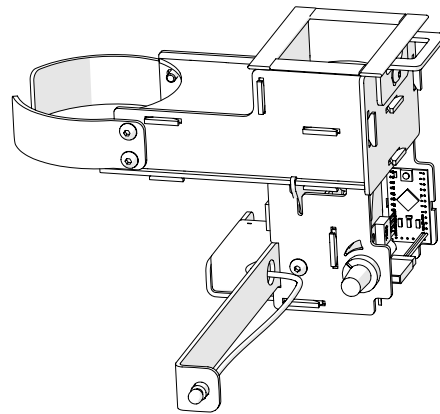

3

1x 86-326

4

2x B-360408

5

1x B-360508

6

1x B-020005

7

1x 8677