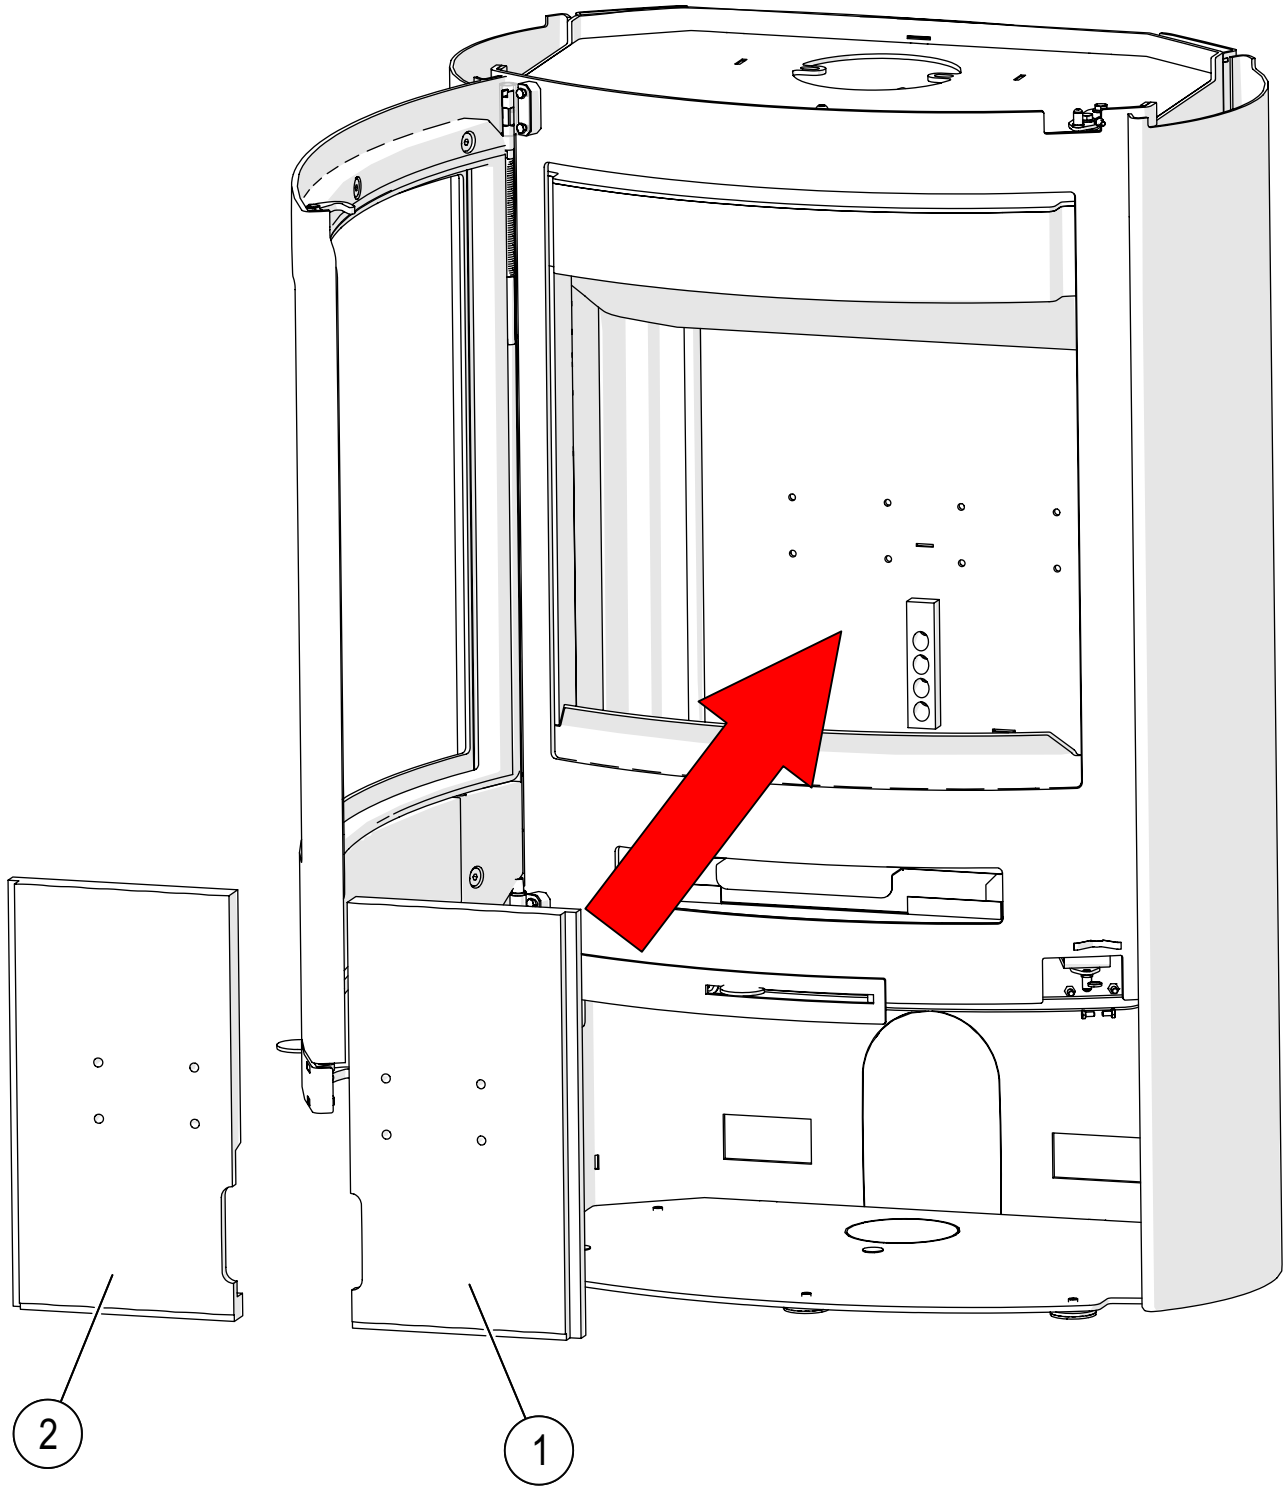

1x P-110006

2x 70 mm

2x 40 mm

4

Option Jubilee 440
Compartment door - Holzfach Tür

1

1x 35006

2